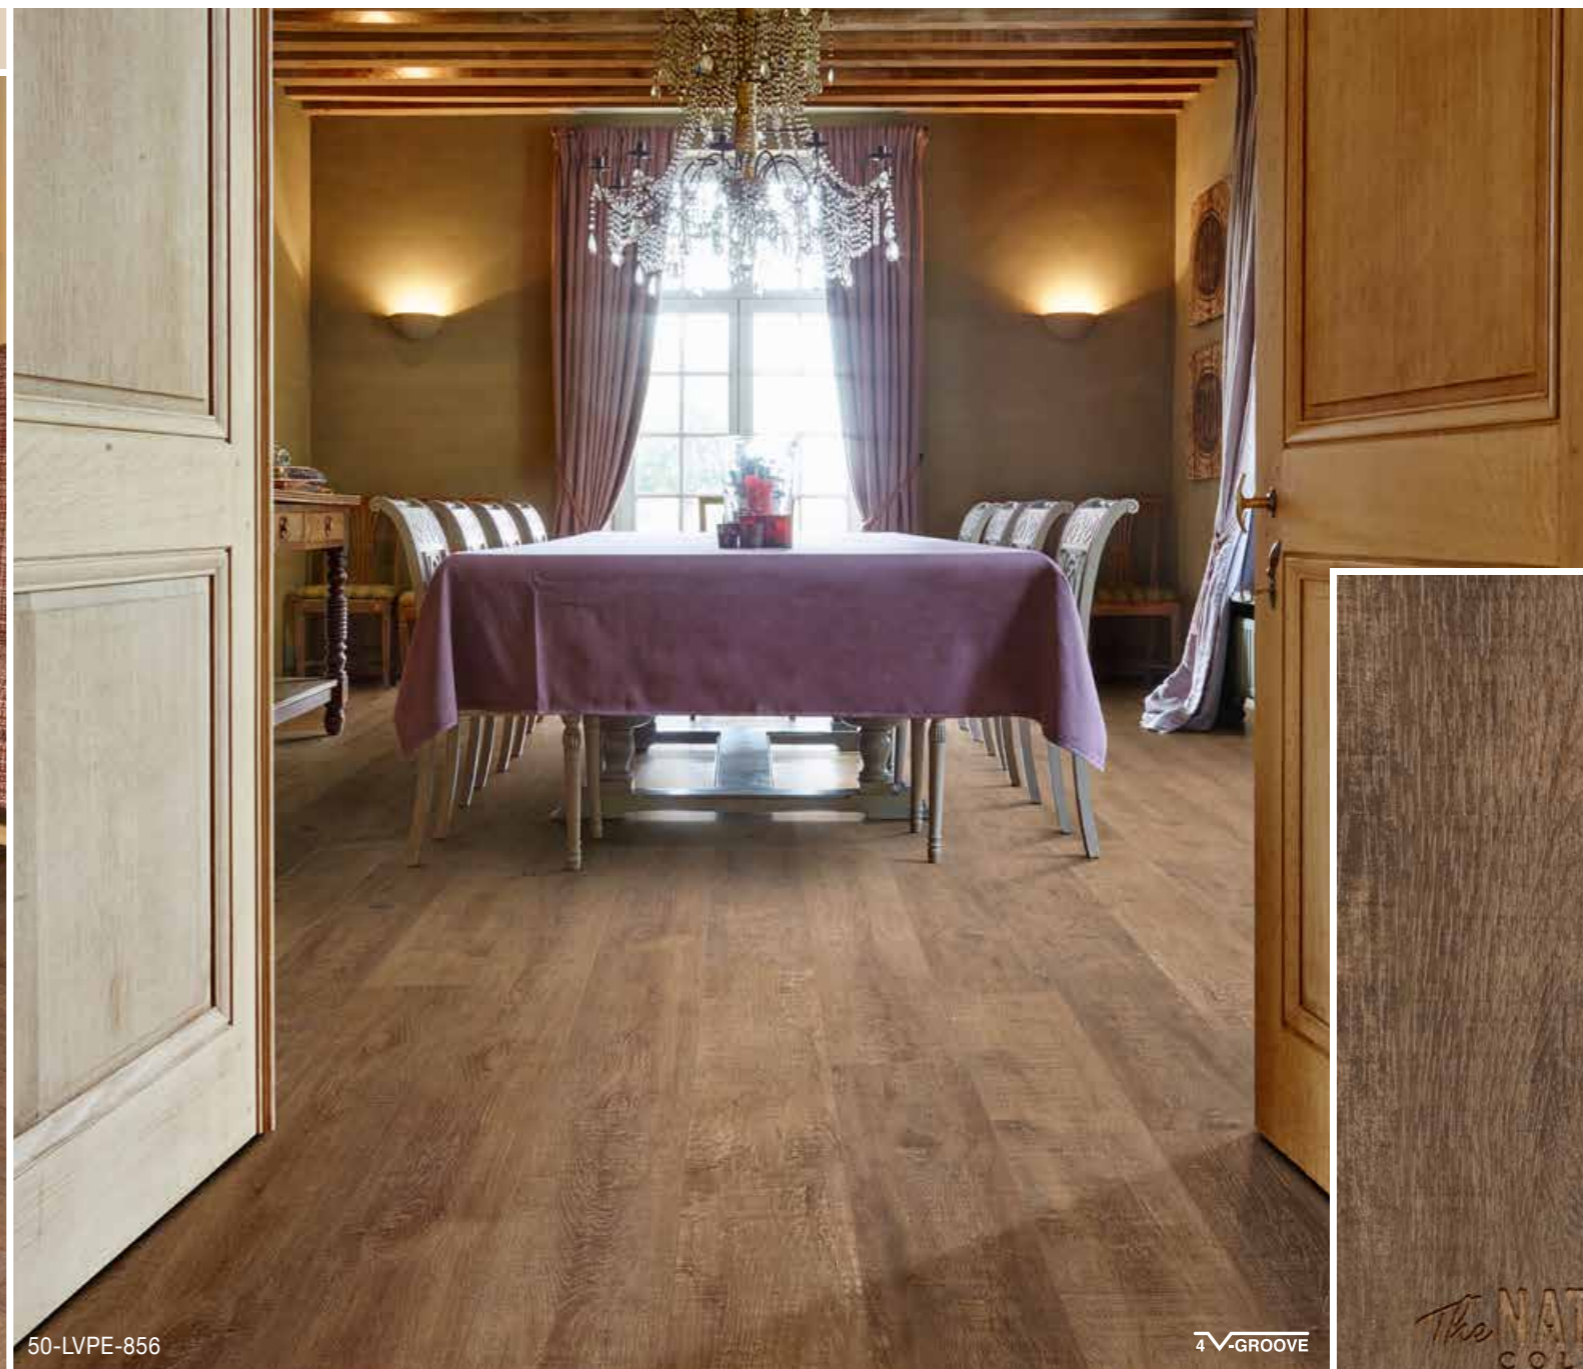

50-LVPE-856

4 V-GROOVE

Standard: 50-LVPE-856
Herringbone: 50-LVPEH-856

BARK